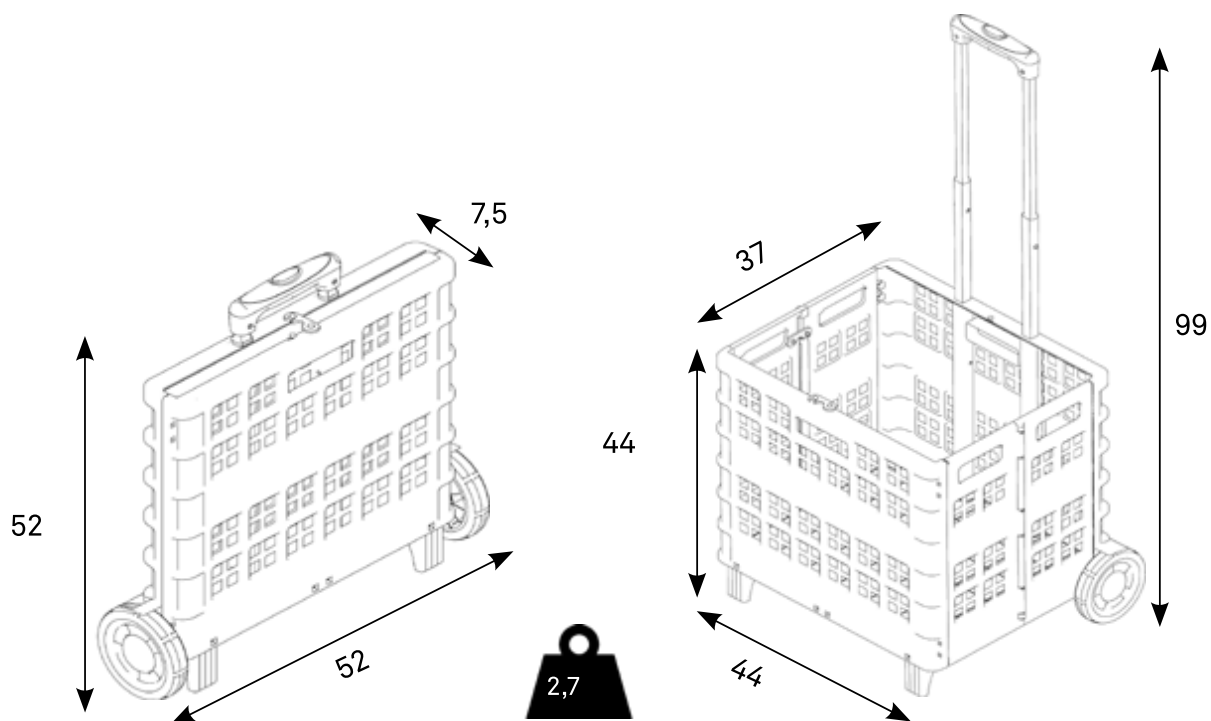

INNOVATION AND TECHNOLOGY AT YOUR SERVICE

THE LARGEST OF THE MARKET

- 40 kg of maximum load and 60 liters of capacity

REINFORCED ALUMINIUM TELESCOPIC HANDLES

- Very lightweight
- Resistant and durable
- Easy opening in just one click

VERY SOLID BASKET

- Made of high resistance recyclable polypropylene

TWO LARGE FIXED ALL-TERRAIN WHEELS

- 125-mm-diameter
- Made of Ethylene Vinyl Acetate to be lighter and more durable

TECHNICAL SHEET

PRACTIK - ref. 5260				
Capacity	Size (cm)	Weight	Max recommended load	Stacking
60L	unfolded: 52 x 37 x 44 folded: 52 x 7,5 x 44	2,7kg	40kg	12 baskets x 1m
Standard Colors				
 RAL 2005 WARM RED C	 RAL 1028 SUNFLOWER YELLOW	 PAN 389C GREEN LIME	 PAN 653C NIAGARA BLUE	
Materials				
top quality polypropylene for the basket, aluminium for the handle and EVA foam for the wheels				